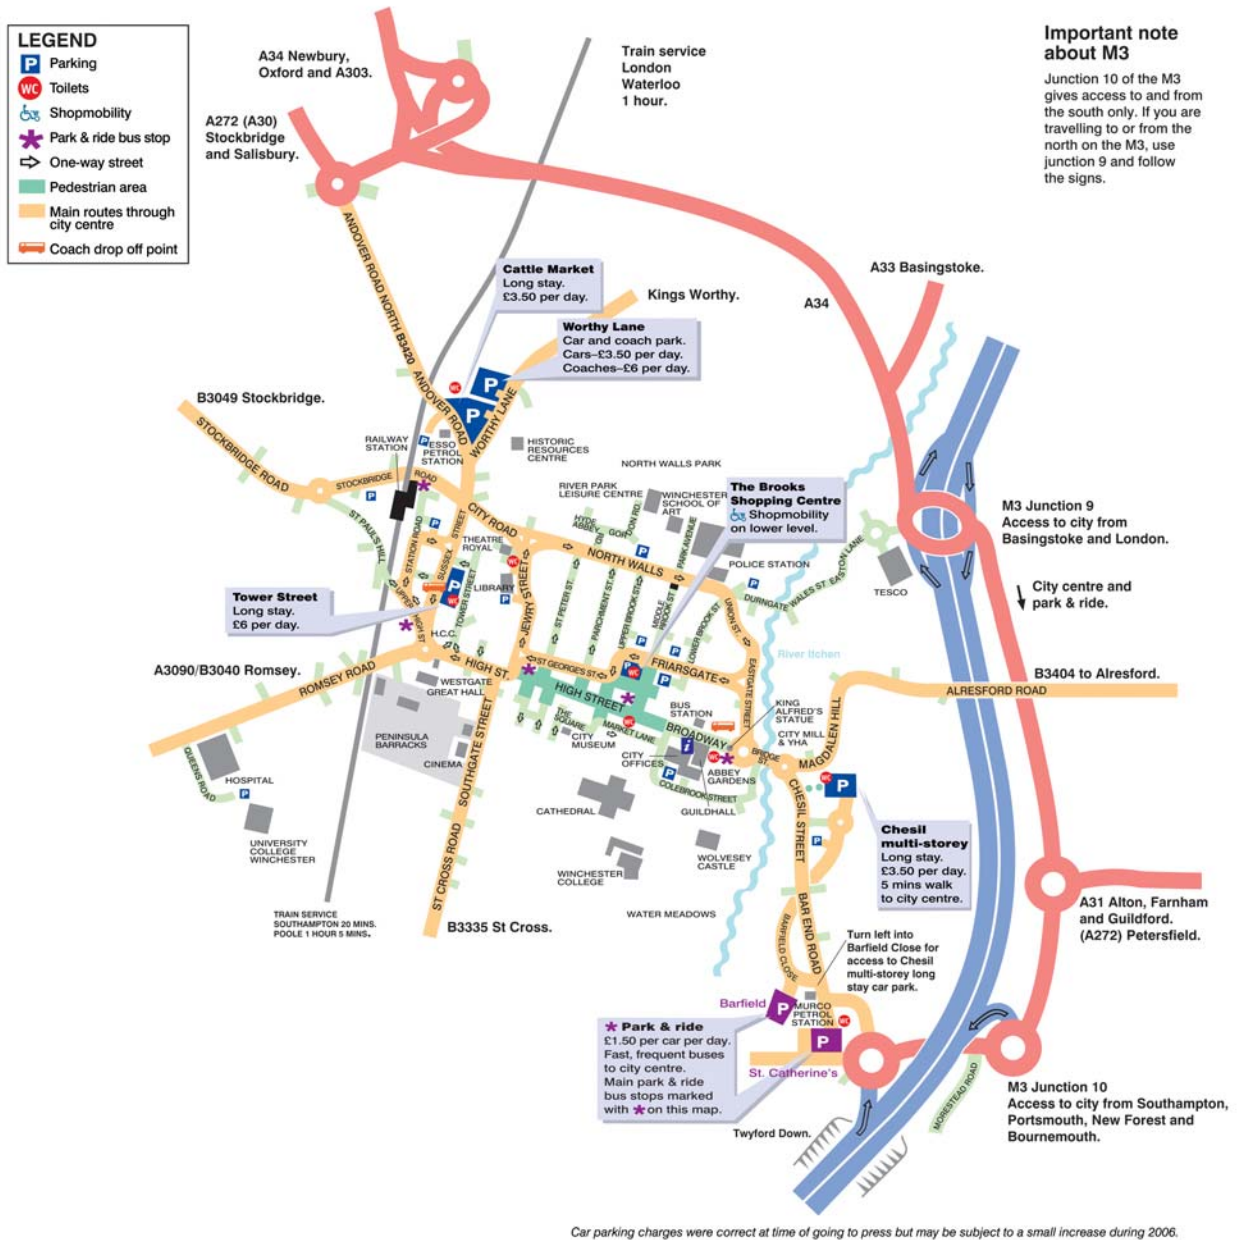

Winchester Access and Parking Map

Winchester Tourist Information Centre
Gold Winner of the Enjoy England Awards for Excellence 2006
'Tourist Information Centre of the Year'
 Guildhall
 Broadway, High Street
 WINCHESTER
 Hampshire
 SO23 9GH
 ☎: 00 44 (0) 1962 840 500
 ☎: 00 44 (0) 1962 850 348
 Website: www.visitwinchester.co.uk
 Email: tourism@winchester.gov.uk